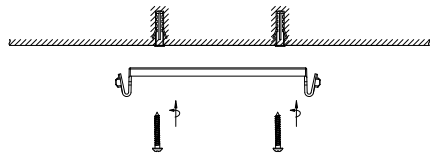

CAUTION

For your safety, read manual and safety instructions before installing the fixture. Install and use the product strictly according to instructions.

Model	Product Size
HYD-158R-6W	115x33mm
HYD-158R-12W	170x33mm
HYD-158R-18W	224x33mm
HYD-158S-12W	172x172x31mm

INSTALLATION GUIDELINE

- ① Power off

- ② Fix the hanging board on ceiling with screws

- ③ Connect the power wire

- ④ Fix the panel on the hanging board

- ⑤ Power on