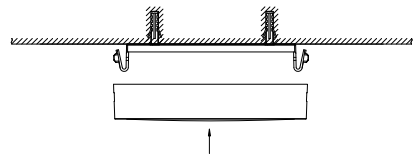

CAUTION

For your safety, read manual and safety instructions before installing the fixture. Install and use the product strictly according to instructions.

Model	Product Size
HYD-158R-6W	115x33mm
HYD-158R-12W	170x33mm
HYD-158R-18W	224x33mm
HYD-158S-12W	172x172x31mm

INSTALLATION GUIDELINE

- ① Power off

- ② Fix the hanging board on ceiling with screws

- ③ Connect the power wire

- ④ Fix the panel on the hanging board

- ⑤ Power on