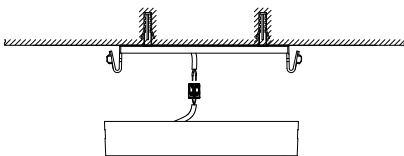

CAUTION

For your safety, read manual and safety instructions before installing the fixture. Install and use the product strictly according to instructions.

Model	Product Size
HYD-158R-6W	115x33mm
HYD-158R-12W	170x33mm
HYD-158R-18W	224x33mm
HYD-158S-12W	172x172x31mm

INSTALLATION GUIDELINE

- ① Power off

- ② Fix the hanging board on ceiling with screws

- ③ Connect the power wire

- ④ Fix the panel on the hanging board

- ⑤ Power on