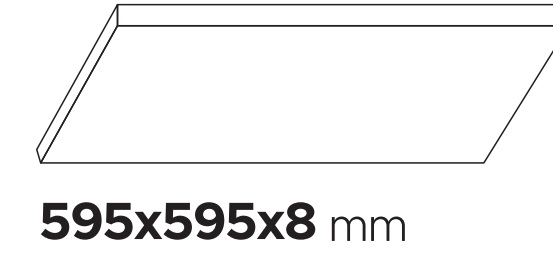

Dimension

595x595x8 mm