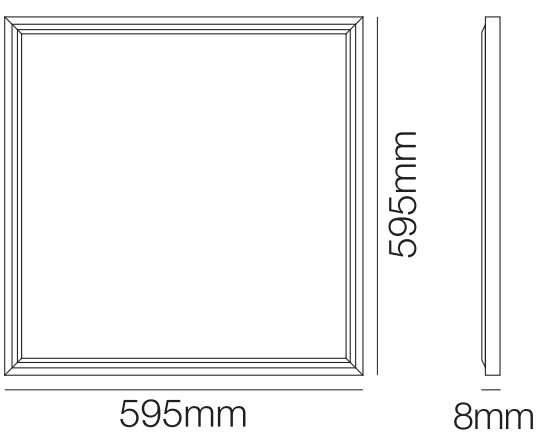

- W 50W Power
- OSL 50000h
- Uplight
- CFR1
- Light Box
- IP20
- AC 220-240V
- Surge Power

رافيد® LED E series
L E D P A N E L L I G H T

رافيد®
LED E series

LED PANEL LIGHT
Lighting Your Life With LED Technology

50w
Brightness 4000Lm | Lumen efficiency 80Lm/w