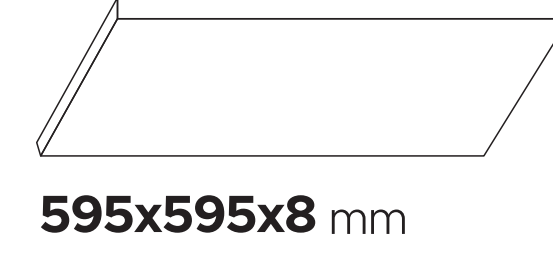

Dimension

595x595x8 mm