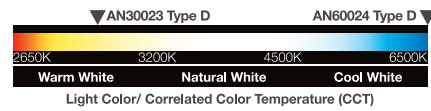

18W : 71*71*130MM

rafeed®
LED Eseries

LED
Bulb light
E27 Base

rafeed®
LED Eseries

100% RAFFED HIGH QUALITY
PRODUCT
2 YEARS WARRANTY

LED	Incandescent
18 Watt 1 Bulb	127 Watt 15 Bulb
Estimated Energy Cost $3.29 Per Year	Estimated Energy Cost $23.24 Per Year

AtcLighting Rafeedlighting www.rafeed.co

لمبة إنارة ل ي د
LED Bulb Light
• Input Power 18W • Rated Current 165mA • Environment Temperature -20~40°C • Related lumen maintenance factor ≥85%
• 80% Saving Power • Warranty 2Years • CRI>80 • Beam angle 230°
• Mercury-free • IP20 Indoor use only.
Not suitable for dimming, electronic switches, photocell timing devices and dusk to down sensors. Not suitable for use in fully closed luminaires.
Please pay attention that the increased weight of lamp may reduce the mechanical stability of the certain luminaires, may impair contact making and lamp retention.

غير مناسب لتقوية وتضعيف الإنارة، ومفاتيح إلكترونية، وأجهزة توقيت كهروضوئية، وأجهزة استشعار الإنارة عند الحركة.
غير مناسب للاستخدام في وحدات الإنارة المغلقة تماماً.
يرجى الانتباه إلى أن الوزن الزائد للمصباح قد يضعف الثبات الميكانيكي لبعض أجهزة الإنارة، وقد يسبب الضغط لعناصر وصل وحمل المصباح.

☐ AN60024 Type D
• Brightness: 1800 lm
• Lumen Efficiency: 100 lm/w
• Color Temperature: 6500K
• Color Code: 865/6B

☐ AN30023 Type D
• Brightness: 1800 lm
• Lumen Efficiency: 100 lm/w
• Color Temperature: 3000K
• Color Code: 830/6B

LED Bulb light
E27 Base

W
Input Power
18Watt

Color Temperature
6500K, 3000K

Lifespan
20,000hrs

Light size
Ø70xL135mm

AC 180-264V
50/60Hz

ON
OFF
≥10000

رافيد®
الفئة إي

LED Bulb light
E27 Base

18w
Brightness 1800Lm | Lumen efficiency 100Lm/w

Made in China
AN60024 Type D
0 54491 86491 7

AN30023 Type D
0 54491 86492 4