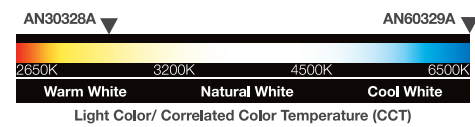

AN30328A

- Brightness: 2000 lm
- Lumen Efficiency: 100 lm/w
- Color Temperature: 3000K
- Color Code: 830/6B

LED Bulb light E27 Base

Input Power 20Watt

Color Temperature 6500K, 3000K

Lifespan 20,000hrs

Light size Ø75xL146mm

AC 180-264V 50/60Hz

≥10000