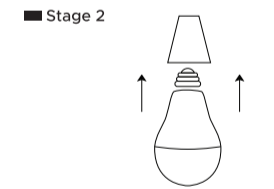

مخطط التركيب Installation Drawing