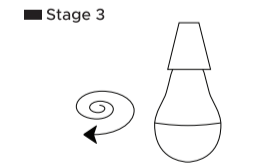

مخطط التركيب Installation Drawing