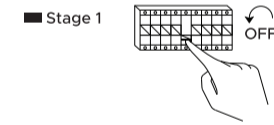

مخطط التركيب Installation Drawing