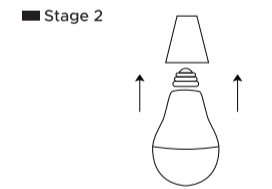

مخطط التركيب Installation Drawing