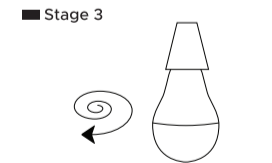

مخطط التركيب Installation Drawing