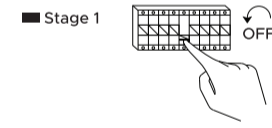

مخطط التركيب Installation Drawing