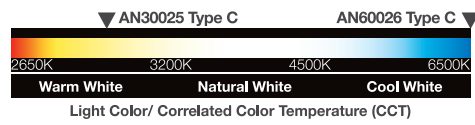

AN30025 Type C