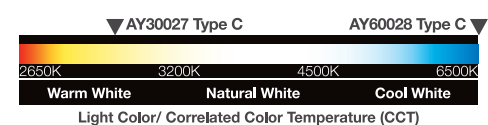

Bulb light
E27 Base

T125内盒:126x126x211mm

رافيد® LED E series

لمبة إضاءة ليد
• Input Power 40W • Input Voltage AC 180-264V • Environment Temperature -20~40°C • Related lumen maintenance factor ≥85% • Power Frequency 50/60Hz • Light Size Ø125 X H210 • Beam angle 160° • Lifespan 20,000hrs • 80% Saving Power • Warranty 2Years • CRI>80 • Indoor use only. Not suitable for dimming, electronic switches, photocell timing devices and dusk to dawn sensors. Not suitable for use in fully closed luminaires. Please pay attention that the increased weight of lamp may reduce the mechanical stability of the certain luminaires.

غير مناسب لتقوية وتضخيم اللانارة، وصفتاح الإلكترونية، وأجهزة توقيت كهروضوئية، وأجهزة استشعار اللانارة عند الحركة. غير مناسب للاستخدام في وحدات الإضاءة المغلقة تماماً. يرجى الانتباه إلى أن زيادة وزن المصباح قد يقلل من الثبات الميكانيكي لبعض وحدات الإضاءة.

- ☐ **AY60028 Type C**
  • Brightness: 3600 lm • Lumen Efficiency: 90 lm/w
  • Color Temperature: 6500K • Color Code: 865/6B
- ☐ **AY30027 Type C**
  • Brightness: 3600 lm • Lumen Efficiency: 90 lm/w
  • Color Temperature: 3000K • Color Code: 830/6B