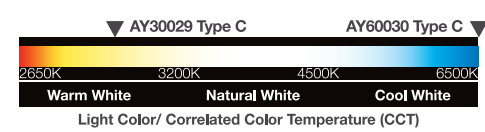

LED Bulb light
E27 Base

T135内盒:136x136x221mm

لمبة إنارة ليد
LED Bulb Light
• Input Power 50W • Input Voltage AC 180-264V • Environment Temperature -20~40°C • Related lumen maintenance factor ≥85% • Power Frequency 50/60Hz • Light Size Ø135xH220 • Beam angle 160° • Lifespan 20,000hrs • 80% Saving Power • Warranty 2Years • CRI>80 • Indoor use only. Not suitable for dimming, electronic switches, photocell timing devices and dusk to down sensors. Not suitable for use in fully closed luminaires. Please pay attention that the increased weight of lamp may reduce the mechanical stability of the certain luminaires.

غير مناسب للتقوية وتضعيف النارة، ومفاتيح إلكترونية، وأجهزة توقيت كهروضوئية، وأجهزة استشعار الانارة عند الحركة، غير مناسب للاستخدام في وحدات الإنارة المغلقة تماماً. يرجى الانتباه إلى أن زيادة وزن المصباح قد يقلل من الثبات الميكانيكي لبعض وحدات الإنارة.

LED Bulb light
E27 Base

الخدمة المشافهة 100%
الضمان سنوات 2

W
Input Power
50Watt

Color Temperature
6500K, 3000K

Lifespan
20,000hrs

Light size
Ø135xL220mm

AC 180-264V
50/60Hz

ON OFF
≥10000

LED Bulb light
E27 Base

50w
Brightness | 4500Lm | Lumen efficiency | 90Lm/w

LED Bulb light
E27 Base

100% RAFEED HIGH QUALITY PRODUCT
2 YEARS WARRANTY

LED	Incandescent
50 Watt 1 Bulb	354Watt 15 Bulb
Estimated Energy Cost $9.15 Per Year	Estimated Energy Cost $64.78 Per Year