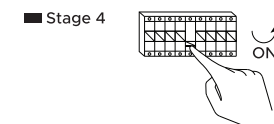

مخطط التركيب Installation Drawing