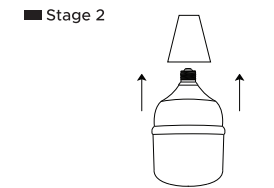

مخطط التركيب Installation Drawing