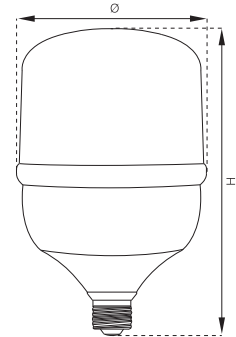

معلومات المنتج Product Information

Input Voltage	AC 180-264V
Power Frequency	50/60Hz
Lifespan	20,000hrs
CRI	>80
IP	20
Beam Angle	160°
Housing	Plastic
Input Power	30Watt
Size	Ø100x175mm
AN60026 Type C	6500K
AN30025 Type C	3000K
Input Power	40Watt
Size	Ø125x210mm
AY60028 Type C	6500K
AY30027 Type C	3000K
Input Power	50Watt
Size	Ø135x220mm
AY60030 Type C	6500K
AY30029 Type C	3000K