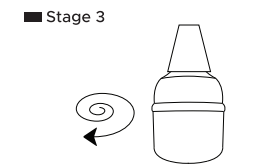

مخطط التركيب Installation Drawing