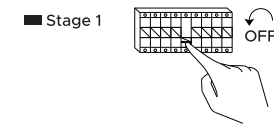

مخطط التركيب Installation Drawing