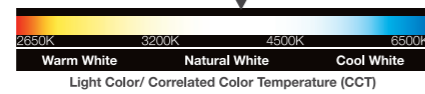

مطابقة كفاءة الطاقة ENERGY EFFICIENCY LABEL

الإضاءة LIGHTING

BRAND NAME العلامة التجارية RAFEED

MADE IN بلد الصنع China

MODEL NUMBER رقم الطراز NV40216

LIGHTING TYPE نوع الإضاءة Luminaires

رقم التسجيل E05199/2020

REGISTRATION NO رقم التسجيل E05199/2020

STANDARD REFERENCE NO SASO 2902:2018

إزالة غطاء أو التلاعب بالمطابقة قبل البيع يحفظ حقوق المستهلكين. Removing, covering or altering this label before sale can subject you to legal liability.

إنارة سقفية مسطحة

Panel Downlight

- Input Power 15W • Input Voltage AC 220-240 • Power Frequency 50/60Hz • Environment Temperature -20°C+45°C • Rated lumen maintenance factor ≥90% • Displacement Factor >0.9
- Light Size Ø170XH34mm • Hole Size Ø150mm • Lifespan 30,000hrs • 80% Saving Power
- Beam Angle 120° • Warranty 2Years • CRI>80 • Non-directional • Mercury-Free
- IP20 Indoor use.

Terminal Block not included. Installation must be performed by a qualified person. Not suitable for dimming, electronic switches, photocell timing devices and dusk to down sensors. Not suitable for use in fully closed luminaires.

صندوق التوصيل الكهربائية غير مدرج. يجب إجراء التثبيت بواسطة شخص مؤهل. غير مناسب لتقوية وتضعيف الإضاءة، ومفاتيح إلكترونية، وأجهزة توقيت كهروضوئية، وأجهزة استشعار الإضاءة عند الحركة. غير مناسب للاستخدام في وحدات الإضاءة المغلقة تماماً.

NV40216

• Brightness: 1125 lm • Lumen Efficiency: 75 lm/w

• Color Temperature: 4000K • Color Code: 840/6B

Made especially for the Kingdom of Saudi Arabia with the highest specifications

صنعت خصيصاً للمملكة العربية السعودية بأعلى المواصفات

LED	Incandescent
15 Watt 1 Bulb	106 Watt 15 Bulb
Estimated Energy Cost $2.74 Per Year	Estimated Energy Cost $19.39 Per Year